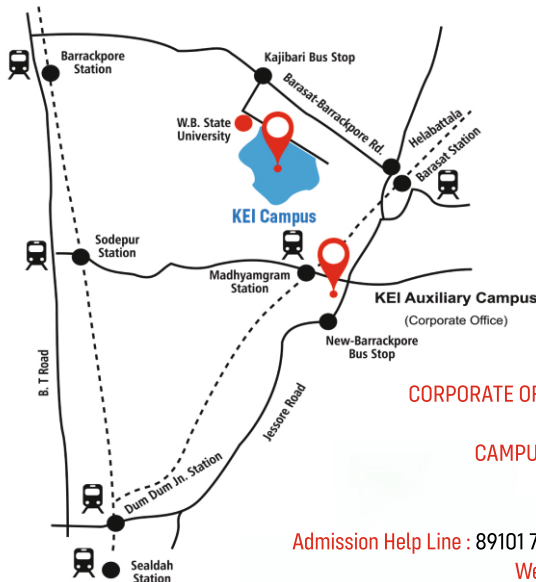

The Training & Placement Partners

L&T Infotech

OUR EVENTS

Apart from conventional education, our institution organizes various student centric events like Kingstoxicication, Run for Education - Run for Health, Basanta Utsav and Rannabazi.

INTERNATIONAL TOUR

KEI sponsored an Educational and Cultural Tour for its students to Indonesian Universities namely Universitas Airlangga & Universitas of Lampung Province.

ROUTE MAP OF KEI CAMPUS & CORPORATE OFFICE